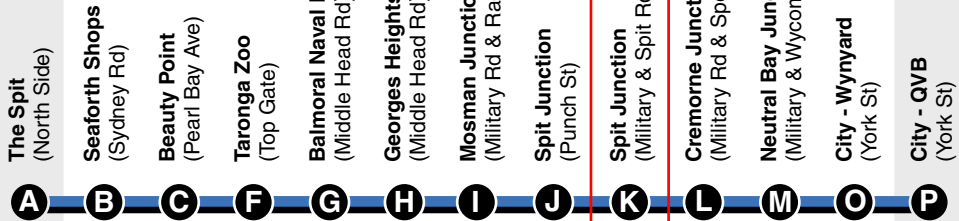

SERVICES TO CITY

Time Period

Showing Route Number

Monday to Friday Continued...