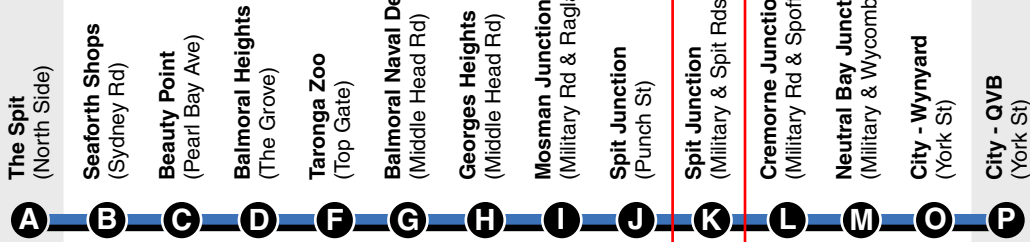

SERVICES TO CITY

Time Period

Showing Route Number

Monday to Friday Continued...

AM