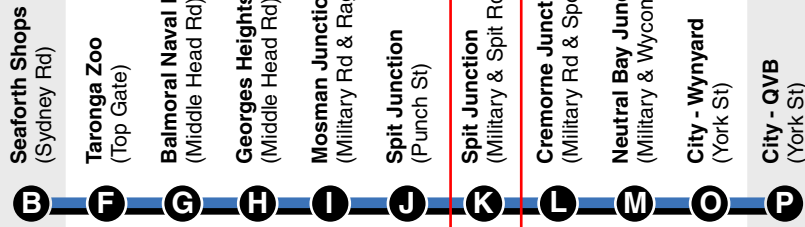

SERVICES TO CITY

Time Period

Showing Route Number

Monday to Friday Continued..

PM