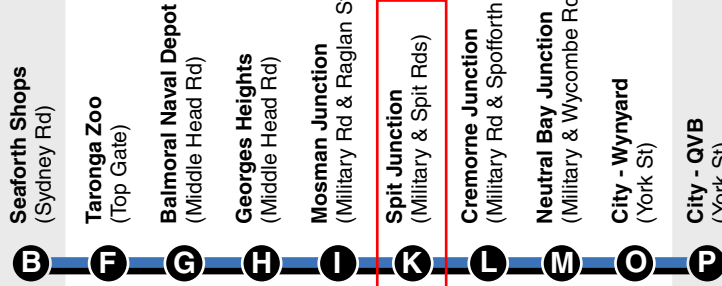

SERVICES TO CITY

Time Period

Showing Route Number

Monday to Friday Continued...

Time Period	Route Number	Seaforth Shops (Sydney Rd)	Taronga Zoo (Top Gate)	Balmoral Naval Depot (Middle Head Rd)	Georges Heights (Middle Head Rd)	Mosman Junction (Military Rd & Raglan St)	Spit Junction (Military & Spit Rds)	Cremorne Junction (Military Rd & Spofforth St)	Neutral Bay Junction (Military & Wycombe Rds)	City - Wynyard (York St)	City - QVB (York St)
AM	175	.....	.....	.....	.....	.....	11:19	11:23	11:26	11:35	11:38
	169	11:16	.....	.....	.....	.....	11:25	11:29	11:32	11:41	11:44
	L88	♿	.....	.....	.....	.....	11:27	.....	11:32	11:40	c11:43
	244	.....	.....	11:18	11:20	11:24	11:29	11:33	11:36	11:45	11:48
	L80	♿	.....	.....	.....	.....	11:35	11:38	11:40	11:48	.....
	178	.....	.....	.....	.....	.....	11:34	11:38	11:41	11:50	11:53
	L90	♿	.....	.....	.....	.....	11:42	.....	11:47	11:55	c11:58
	247	♿	11:34	.....	.....	11:39	11:44	11:48	11:51	12:00	12:03
	L85	♿	.....	.....	.....	.....	11:50	11:53	11:55	12:03	.....
	175	♿	.....	.....	.....	.....	11:49	11:53	11:56	12:05	12:08
PM	L88	.....	.....	.....	.....	.....	11:57	.....	12:02	12:10	c12:13
	247	.....	.....	.....	.....	11:54	11:59	12:03	12:06	12:15	12:18
	L80	♿	.....	.....	.....	.....	12:05	12:08	12:10	12:18	.....
	178	♿	.....	.....	.....	.....	12:04	12:08	12:11	12:20	12:23
	243	♿	.....	.....	.....	.....	.....	.....	12:15	12:24	.....
	L90	♿	.....	.....	.....	.....	12:12	.....	12:17	12:25	c12:28
	247	♿	.....	.....	.....	.....	12:14	12:18	12:21	12:30	12:33
	L85	♿	12:04	.....	.....	12:09	12:20	12:23	12:25	12:33	.....
	175	♿	.....	.....	.....	.....	12:19	12:23	12:26	12:35	12:38
	169	12:16	.....	.....	.....	.....	12:25	12:29	12:32	12:41	12:44
L88	.....	.....	.....	.....	.....	12:27	.....	12:32	12:40	c12:43	
244	♿	.....	12:18	12:20	12:24	12:29	12:33	12:36	12:45	12:48	
L80	♿	.....	.....	.....	.....	12:35	12:38	12:40	12:48	.....	
178	♿	.....	.....	.....	.....	12:34	12:38	12:41	12:50	12:53	
L90	♿	.....	.....	.....	.....	12:42	.....	12:47	12:55	c12:58	
247	.....	12:34	.....	.....	12:39	12:44	12:48	12:51	1:00	1:03	
L85	♿	.....	.....	.....	.....	12:50	12:53	12:55	1:03	.....	
175	♿	.....	.....	.....	.....	12:49	12:53	12:56	1:05	1:08	
L88	.....	.....	.....	.....	.....	12:57	.....	1:02	1:10	c1:13	
247	.....	.....	.....	.....	12:54	12:59	1:03	1:06	1:15	1:18	
L80	♿	.....	.....	.....	.....	1:05	1:08	1:10	1:18	.....	
178	♿	.....	.....	.....	.....	1:04	1:08	1:11	1:20	1:23	
243	♿	.....	.....	.....	.....	.....	.....	1:15	1:24	.....	
L90	♿	.....	.....	.....	.....	1:12	.....	1:17	1:25	c1:28	
247	♿	.....	1:04	.....	1:09	1:14	1:18	1:21	1:30	1:33	
L85	♿	.....	.....	.....	.....	1:20	1:23	1:25	1:33	.....	
175	.....	.....	.....	.....	.....	1:19	1:23	1:26	1:35	1:38	
169	1:16	.....	.....	.....	.....	1:25	1:29	1:32	1:41	1:44	
L88	♿	.....	.....	.....	.....	1:27	.....	1:32	1:40	c1:43	
244	.....	.....	1:18	1:20	1:24	1:29	1:33	1:36	1:45	1:48	

EXPLANATIONS

Sign Description

Wheelchair-accessible.

Continues to Railway Square.

am - normal type / pm - bold type