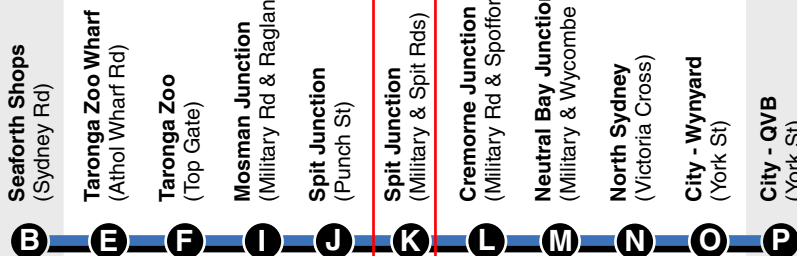

EXPLANATIONS

Sign	Description
♿	Wheelchair-accessible.
c	Continues to Railway Square.

SERVICES TO CITY

Time Period

Showing Route Number

Monday to Friday Continued...

Time Period	Route Number	Seaforth Shops (Sydney Rd)	Taronga Zoo Wharf (Athol Wharf Rd)	Taronga Zoo (Top Gate)	Mosman Junction (Military Rd & Raglan St)	Spit Junction (Punch St)	Spit Junction (Military & Spit Rds)	Cremorne Junction (Military Rd & Spofforth St)	Neutral Bay Junction (Military & Wycombe Rds)	North Sydney (Victoria Cross)	City - Wynyard (York St)	City - QVB (York St)
PM ▼	247	10:30	10:33	10:36	10:39	10:42	10:51
	L90	10:43	10:47	10:55	c10:58
	185 ♿	10:54	10:57	11:00	11:09
	247	10:53	10:56	10:59	11:02	11:11
	L90	11:13	11:17	11:25	c11:28
	247	11:28	11:31	11:34	11:37	11:46
	180	11:31	11:34	11:37	11:46
	L90	11:45	f11:49	f11:57	f12:00
	190	g11:54	g11:57	g12:00	g12:08	g12:10
	185	f11:54	f11:57	f12:00	f12:08	f12:10
AM ▼	247	11:49	11:52	11:55	11:58	12:01	12:08	12:14	12:17
	190 ♿	12:11	12:14	12:16	12:24	c12:26
	247 ♿	12:12	12:15	12:18	12:21	12:28	12:34	12:37
	151	f12:54	f12:57	f12:59	f1:03	f1:09	f1:11
	151 ♿	1:24	1:27	1:29	1:33	1:39	1:41
	151 ♿	f1:54	f1:57	f1:59	f2:03	f2:09	f2:11
	151	2:24	2:27	2:29	2:33	2:39	2:41
	151 ♿	3:24	3:27	3:29	3:33	3:39	3:41
	151 ♿	4:24	4:28	4:30	4:37	4:44	4:47